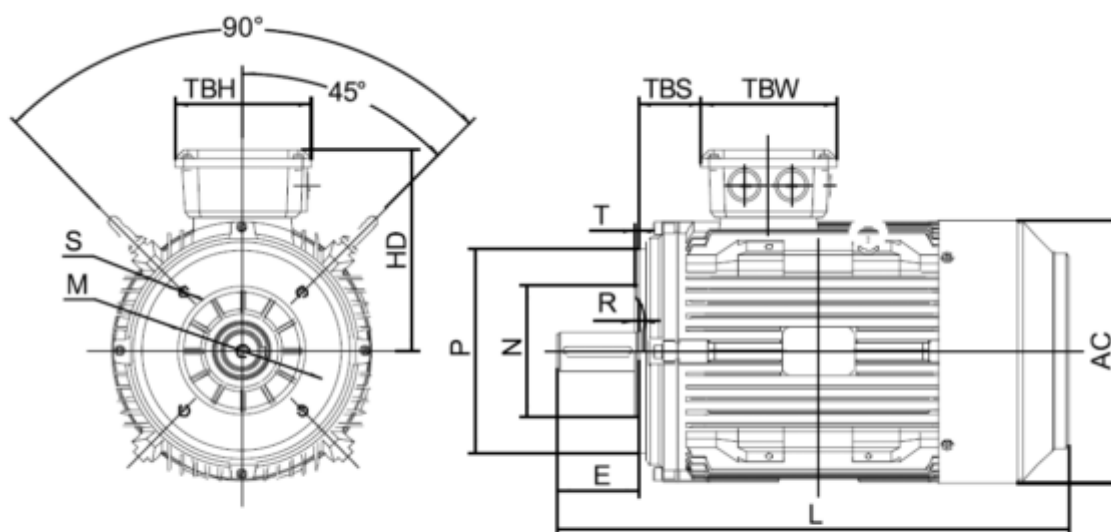

Data Sheet

Article number: 250303700425

Description: Kleedrive T3C 225S-4 37.0KW 1400 rpm
3x400/690V 50HZ IP55 B14 Eff=93,9%

Measures

AA = 440	K = Ø19	TBW = 186
AC = Ø459	L = 810	
AD = 558	M =	
D = Ø60	N =	
E = 140	P =	
F = 18	S =	
G = 53	TBH = 233	
HD = 333	TBS = 199	