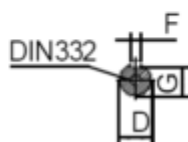

Data Sheet

Article number: 250303700425

Description: Kleedrive T3C 225S-4 37.0KW 1400 rpm
3x400/690V 50HZ IP55 B14 Eff=93,9%

Measures

AA = 440	K = Ø19	TBW = 186
AC = Ø459	L = 810	
AD = 558	M =	
D = Ø60	N =	
E = 140	P =	
F = 18	S =	
G = 53	TBH = 233	
HD = 333	TBS = 199	